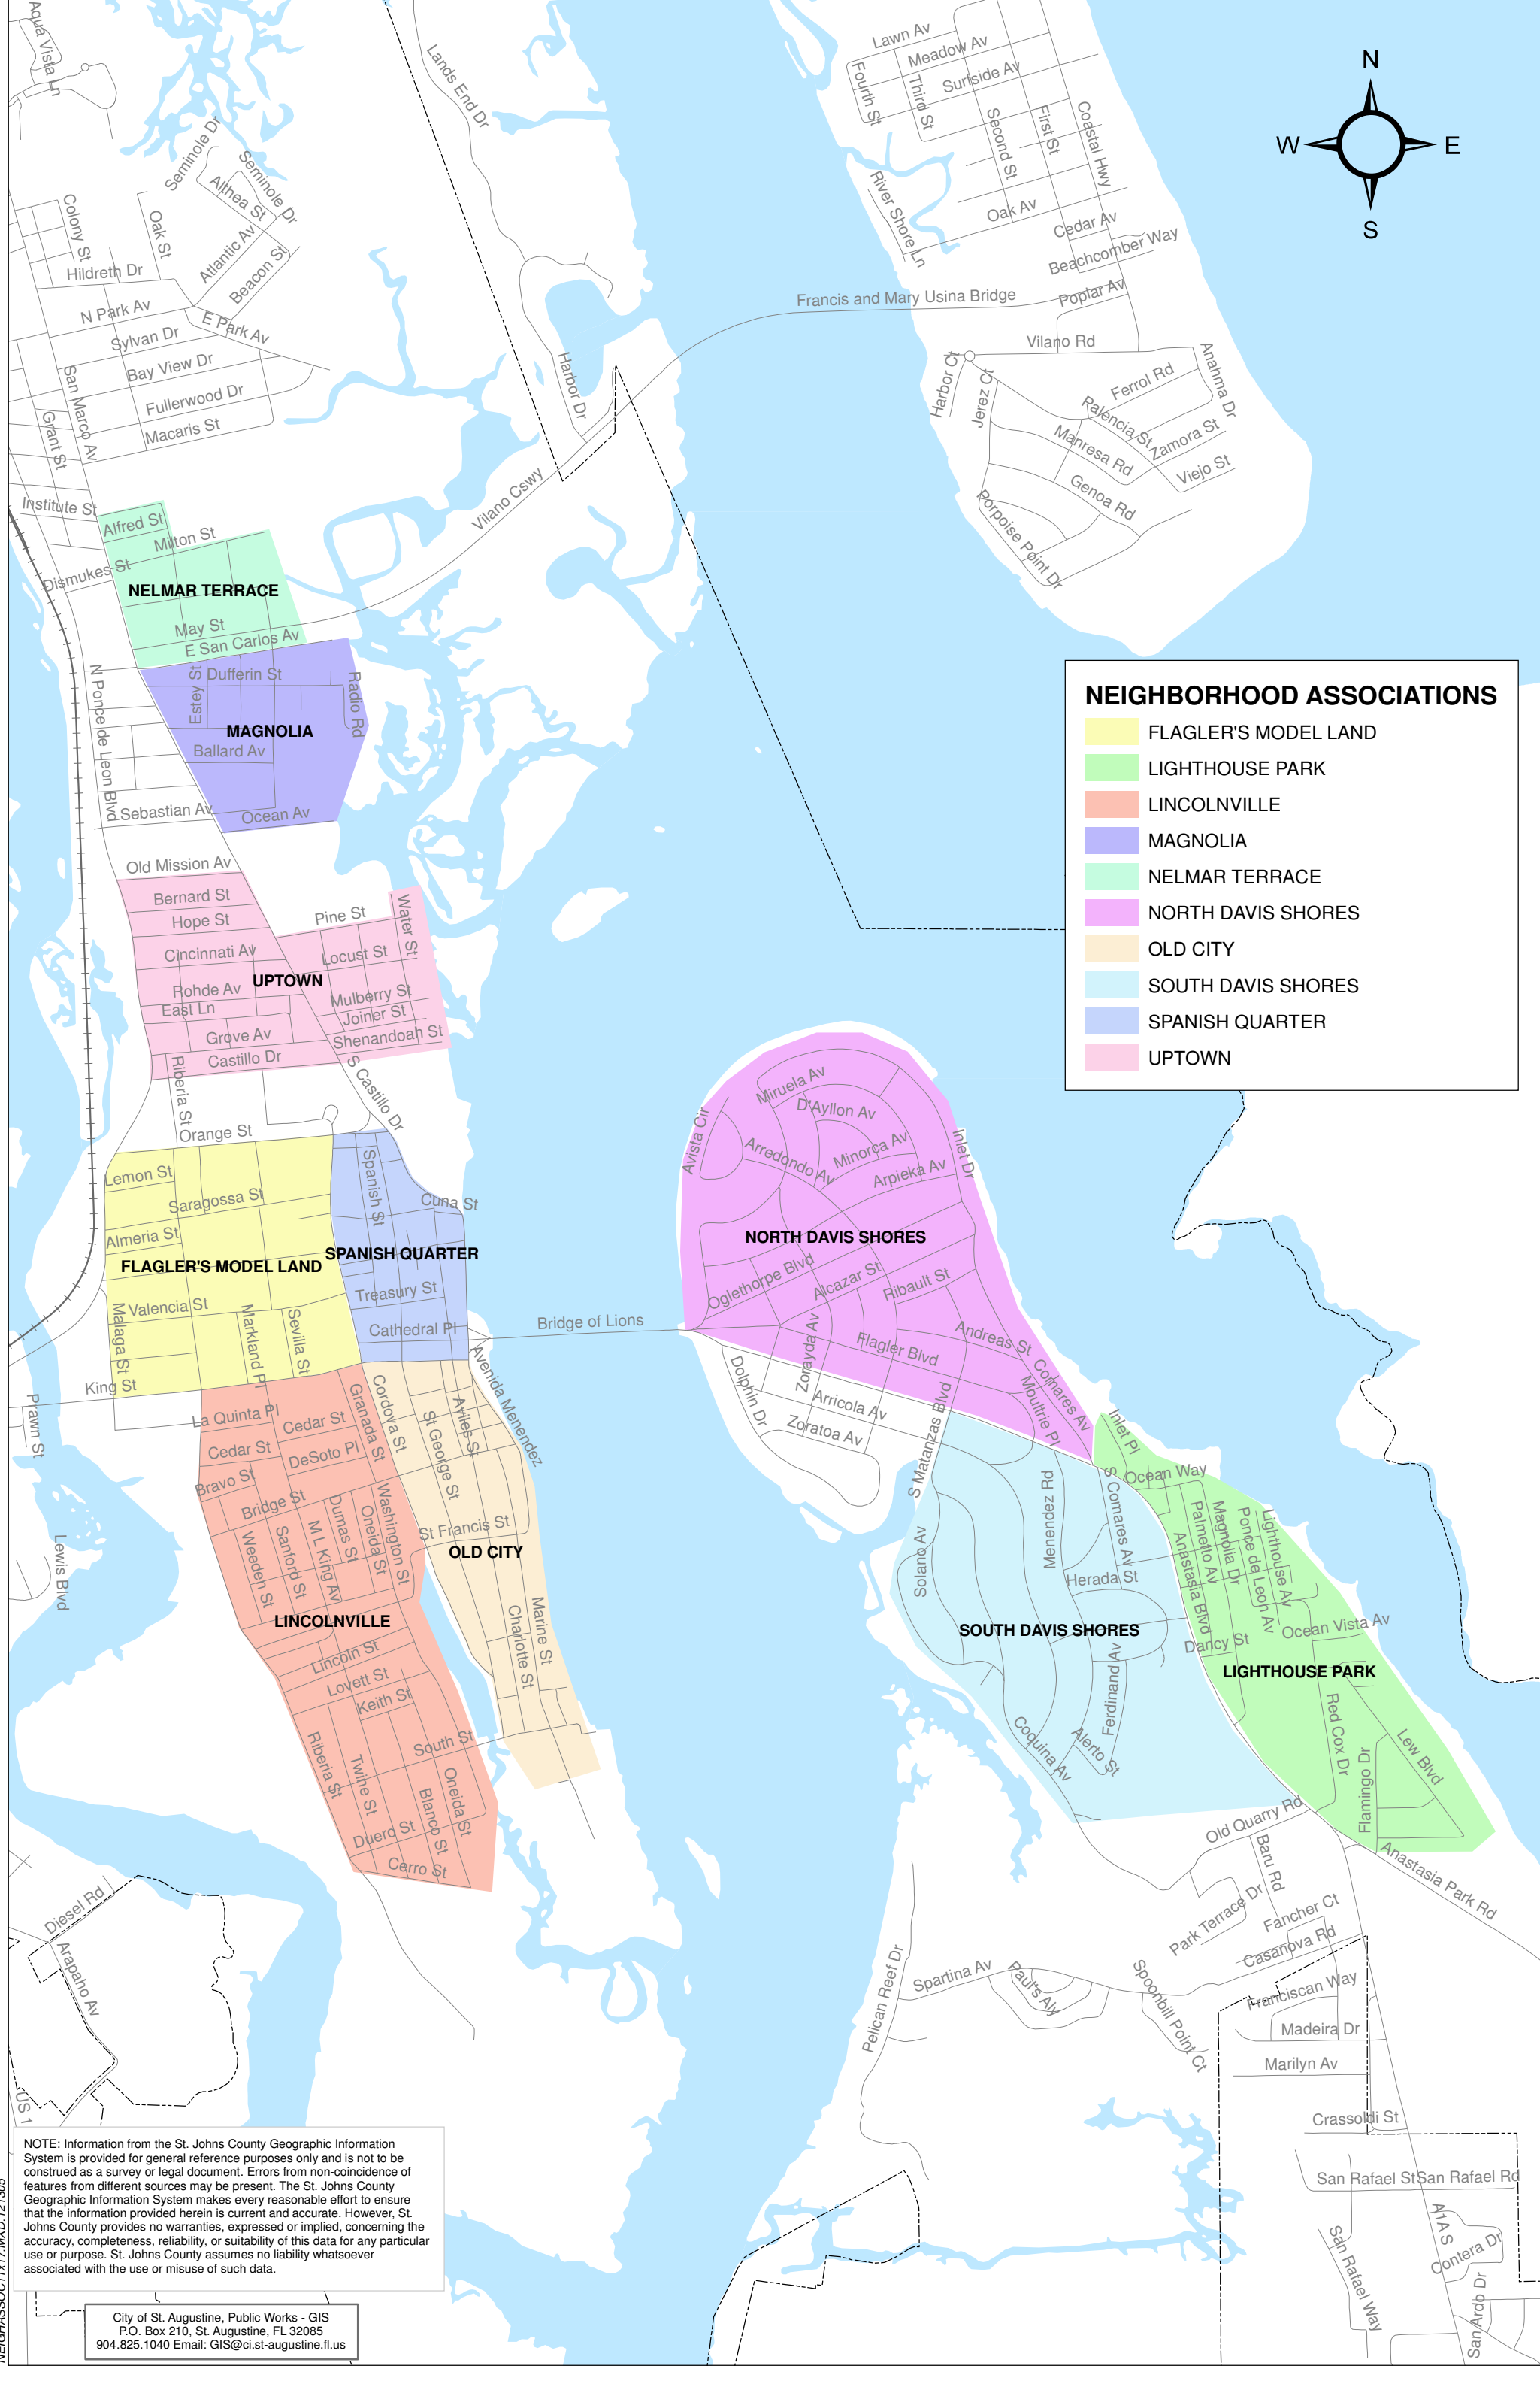

NEIGHBORHOOD ASSOCIATIONS

- FLAGLER'S MODEL LAND
- LIGHTHOUSE PARK
- LINCOLNVILLE
- MAGNOLIA
- NELMAR TERRACE
- NORTH DAVIS SHORES
- OLD CITY
- SOUTH DAVIS SHORES
- SPANISH QUARTER
- UPTOWN

NOTE: Information from the St. Johns County Geographic Information System is provided for general reference purposes only and is not to be construed as a survey or legal document. Errors from non-coincidence of features from different sources may be present. The St. Johns County Geographic Information System makes every reasonable effort to ensure that the information provided herein is current and accurate. However, St. Johns County provides no warranties, expressed or implied, concerning the accuracy, completeness, reliability, or suitability of this data for any particular use or purpose. St. Johns County assumes no liability whatsoever associated with the use or misuse of such data.